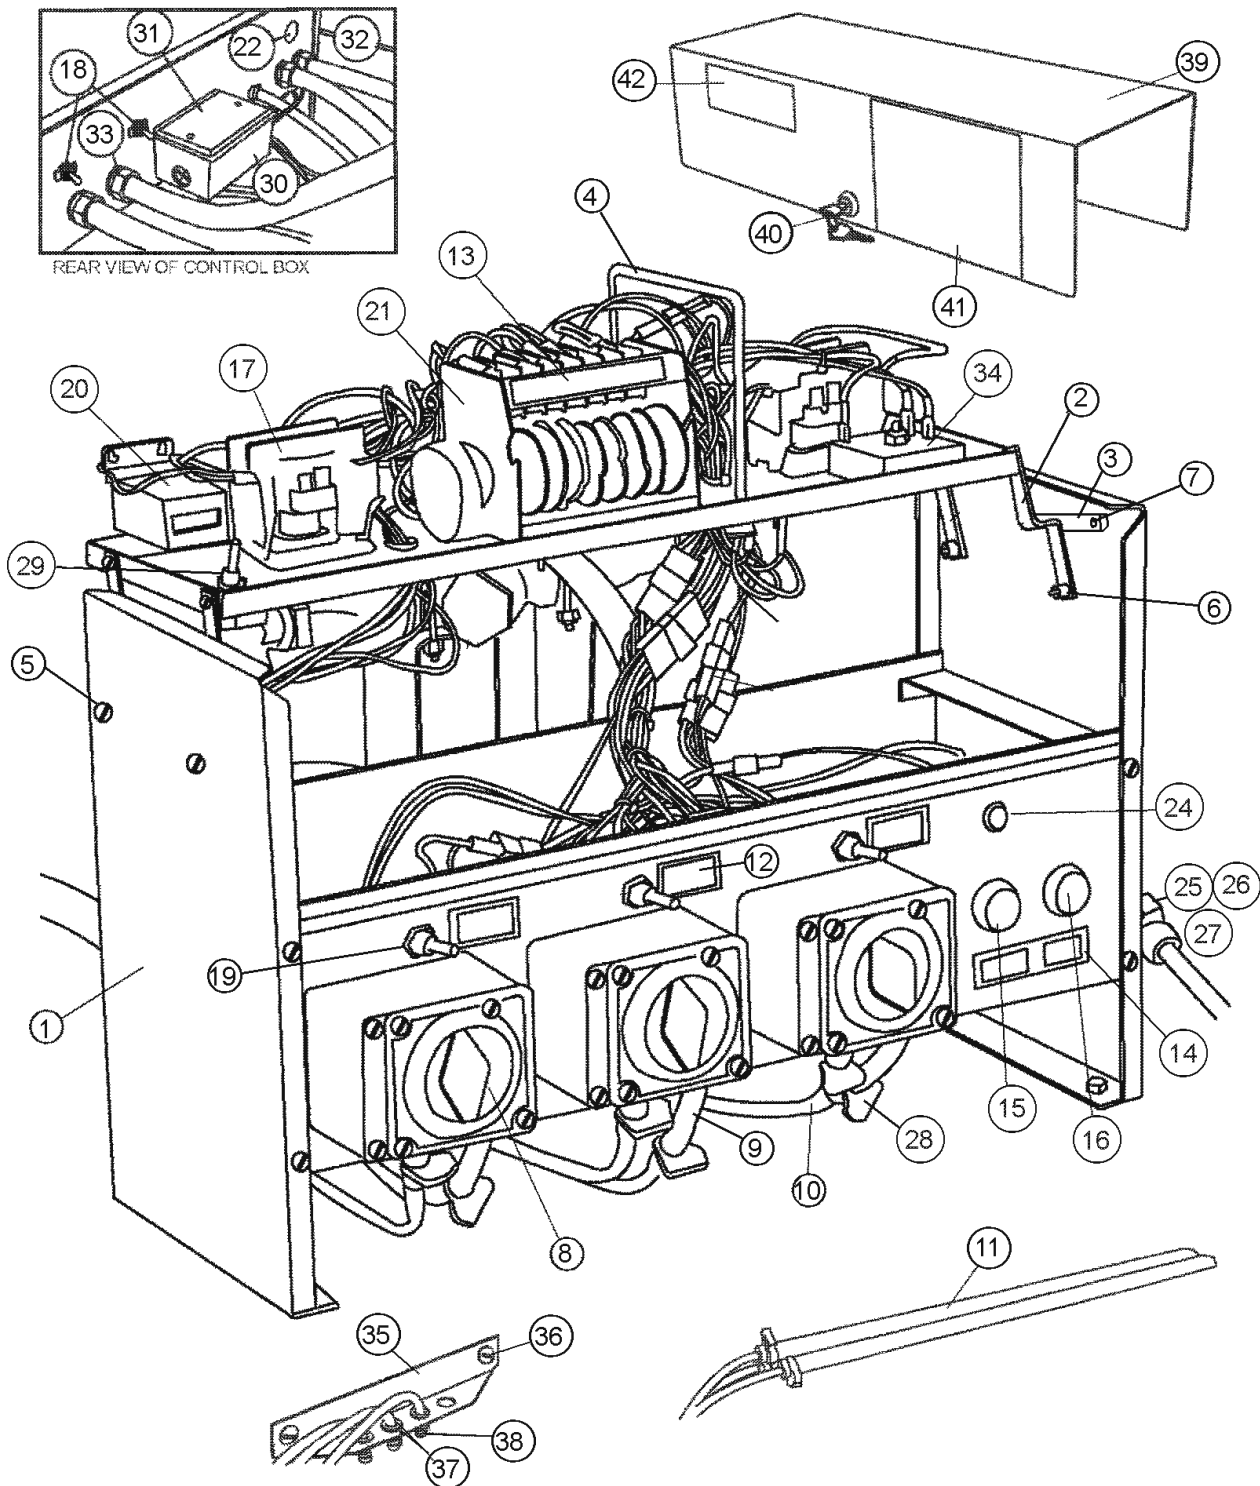

063-0800

Control System Assembly
5-AG-S

American Dish Service

Ref. No.	Part No.	No. Req.	Description
28	098-1605	3	Tube Clamp
29	091-3060	1	Toggle Switch
30	091-4016	1	Junction Box
31	091-4004	1	Cover, Junction Box
32	091-5156	1	Conduit, 1/2", 240"
33	091-4141	5	Conduit, ST. 1/2", Fitting
34	091-3059	1	Relay, Auto Start
35	086-6419	1	Chemical Discharge Bracket
36	098-1414	2	Screw, 1/4-20 x 1/2", TH, SS
37	091-4015	3	Chemical Tube Fitting, Grommet
38	093-1043	3	Hose Barb 3/16"
39	087-6434	1	Control Box Cover
40	096-1002	1	Control Box Lock and Key
41	089-9204	1	Outside Sump Cleaning Instruction
42	089-9213	1	NSF Sticker
OPT.	091-3003	1	Relay, Instant Start
N/S	098-2507	5	Locknut, 1/4"
N/S	091-3011	1	Socket, Relay
N/S	091-4002	1	Grommet
N/S	089-0001	1	Nameplate
N/S	089-0050	1	NSF UL Plate
N/S	089-9011	6	Pop Rivets
N/S	089-9202	1	Wiring Diagram
N/S	089-9210	1	Decal, Connect to Power Supply
N/S	089-9227	1	Adjust Cam Decal
N/S	089-9257	1	Decal, Delime Caution
N/S	091-4142	3	Conduit, Elbow, 1/2"
N/S	091-4017	1	Grommet, Large
N/S	091-5213	2	Red Butt Connector
N/S	091-5220	6	Cable Tie, Medium
N/S	091-5223	1	Molex Housing, Male
N/S	091-5224	1	Male Molex, Pin
N/S	091-5226	8	Tabs, Master Switch